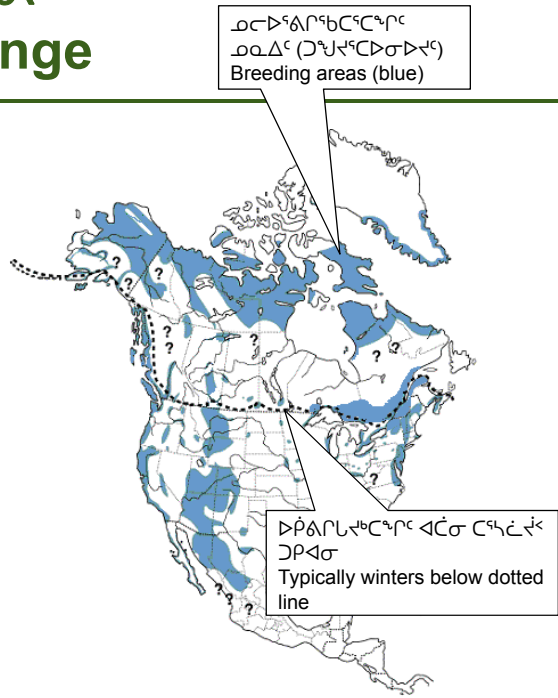

ᐃᓂᓂᓴᑦᑕᑦᑕᑦᑕᑦᑕ ᑭᓂᐃᑦ Peregrine Falcon Range

- ᐃᓂᓂᓴᑦᑕᑦᑕᑦᑕ ᑭᓂᐃᑦ ᐃᓂᓂᓴᑦᑕᑦᑕᑦᑕ ᑭᓂᐃᑦ
50% of Peregrine Falcon's breeding range is in Canada
- ᐃᓂᓂᓴᑦᑕᑦᑕ ᑕᓂᐃᓂ ᐃᑕᑦᑕᑦᑕᑦᑕ ᐃᓂᓂᓴᑦᑕᑦᑕ ᑕᓂᐃᑦ ᑭᓂᐃᑦ ᑕᓂᐃᑦ ᑕᓂᐃᑦ ᑕᓂᐃᑦ ᑕᓂᐃᑦ ᑕᓂᐃᑦ ᑕᓂᐃᑦ ᑕᓂᐃᑦ ᑕᓂᐃᑦ
Breeds in every province and territory in Canada with the exception of PEI and the Island of Newfoundland
- ᐃᓂᓂᓴᑦᑕᑦᑕᑦᑕ ᓂᑦᑕᑦᑕᑦᑕ ᑕᓂᐃᑦ ᑕᓂᐃᑦ ᓂᑦᑕᑦᑕᑦᑕ ᑕᓂᐃᑦ ᑕᓂᐃᑦ
Typically winters from southern Canada to South America

ᑭᓂᐃᑦ ᑕᓂᐃᑦ ᐃᓂᓂᓴᑦᑕᑦᑕ Peregrine Falcon Range in Nunavut