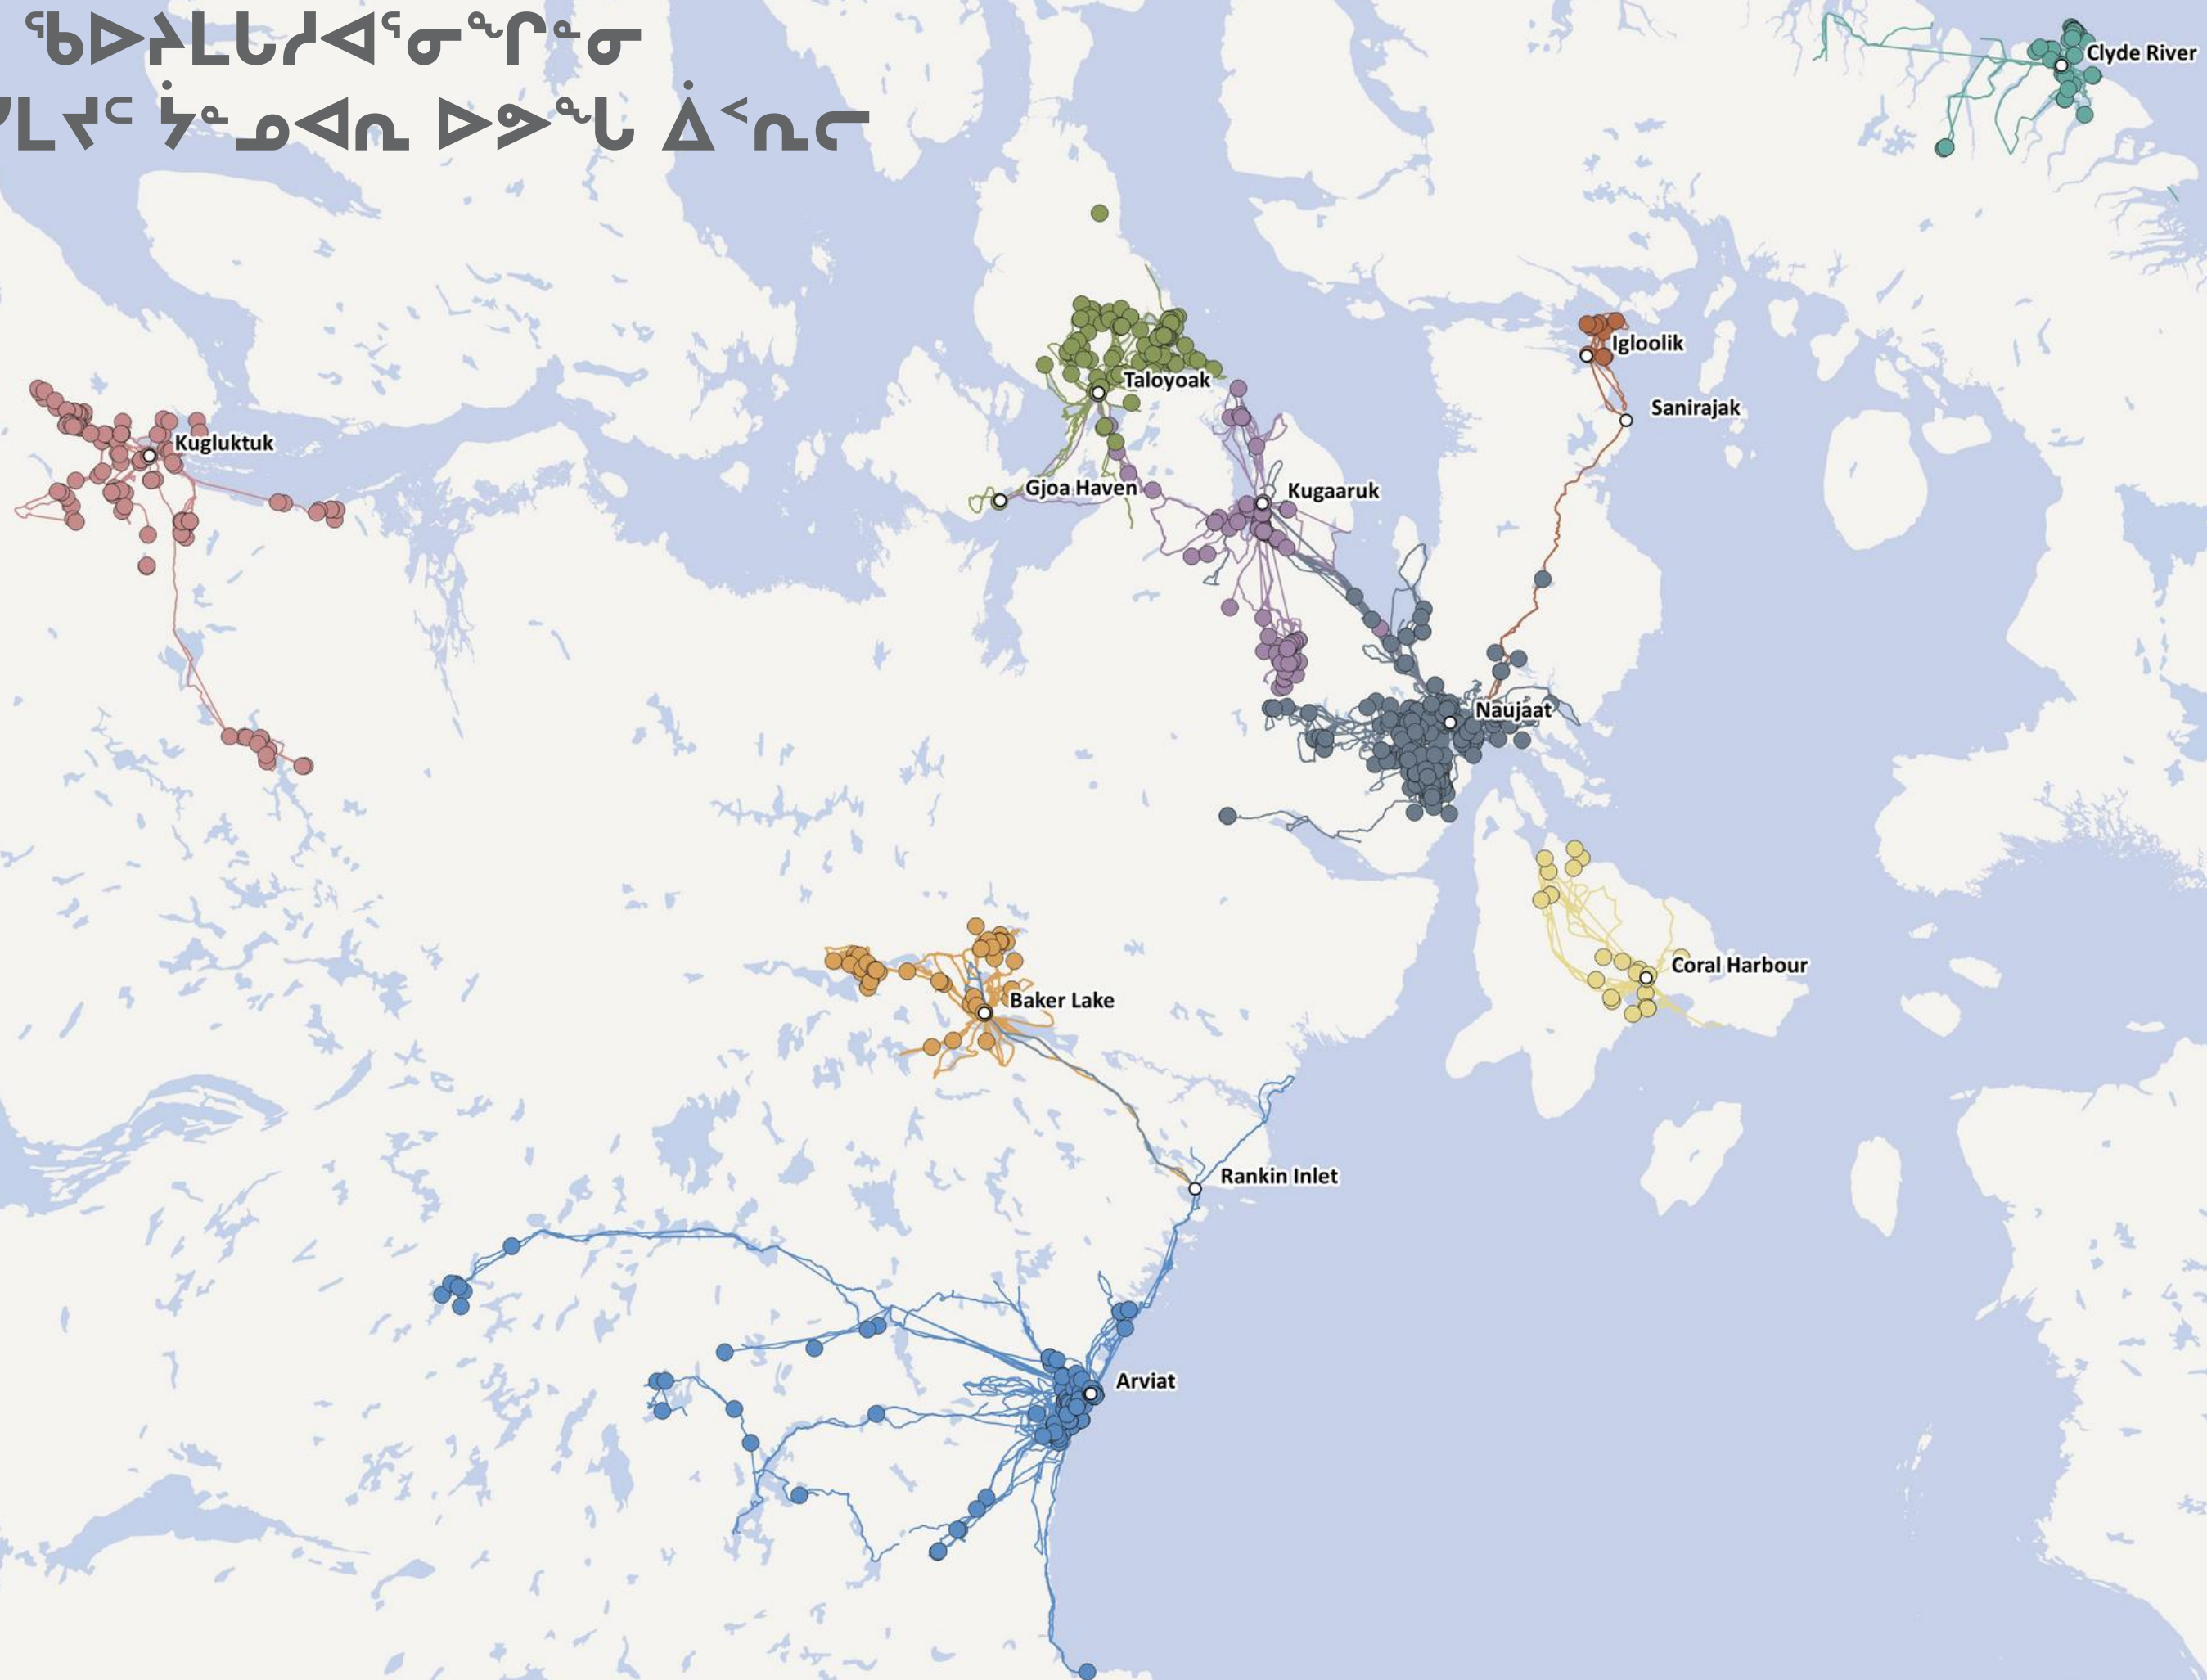

ᓄᓇᓂᓪ ᓴᓐᓇᓂᓪ ᓴᓐᓇᓂᓪ ᓴᓐᓇᓂᓪ ᓄᓇᓂᓪ ᓴᓐᓇᓂᓪ ᓴᓐᓇᓂᓪ ᓴᓐᓇᓂᓪ